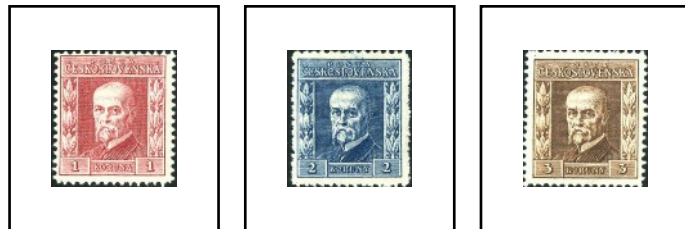

Small Format

18.7 × 21.4 mm; line perforated 13³/₄

Type II