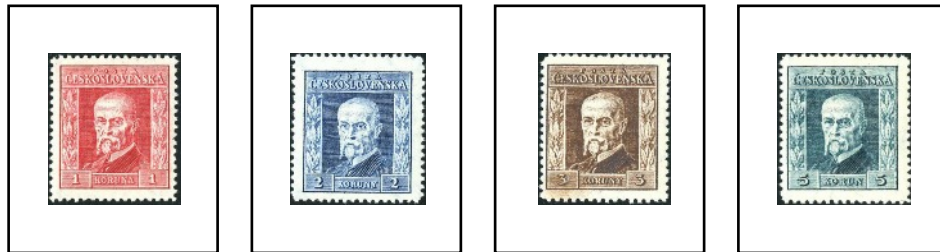

# President T G Masaryk's 75<sup>th</sup> Birthday

Engraved  
On watermarked paper

1925

Large Format  
Type I A: 19.2 × 23 mm

Type I B: 19.8 × 22.4 mm

Small Format

18.7 × 21.4 mm; line perforated 13<sup>3</sup>/<sub>4</sub>