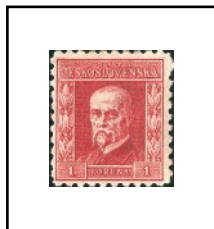

19.2 × 22 mm; line perforated 9³/₄

Type IV