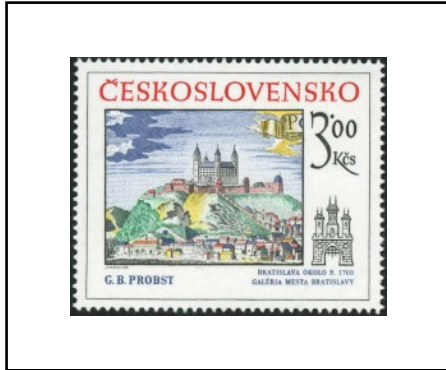

1981

Bratislava Themes