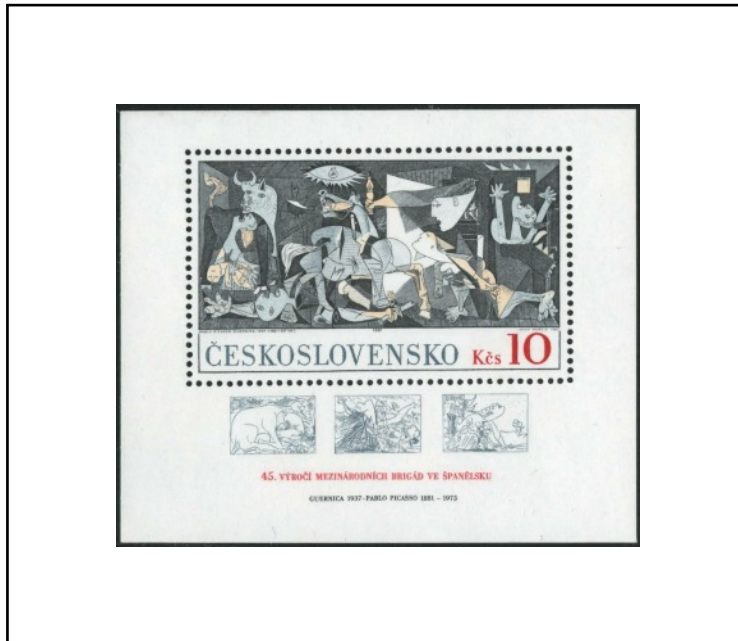

Historic Post Coaches

1981

International Youth Character Building

Biennial of Illustrations Bratislava

Picasso Centenary

1981

Sixtieth Anniversary of the Founding of the Czechoslovak Communist Party

Note: Same set appears overprinted for SOCFILEX 81.
Mint copies unknown.