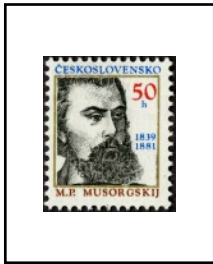

1989

Twenty Years of the Czechoslovak Federation

Threatened Fauna

Famous Anniversaries

Nature Protection

1989

Prague Castle

1989