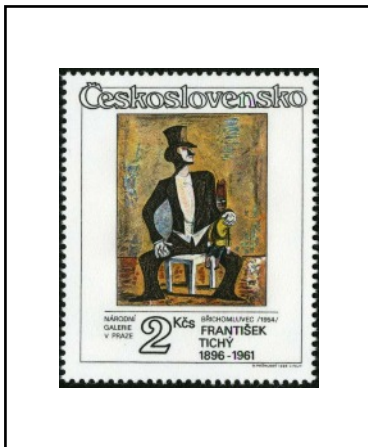

1986

Praga 88 Postal Exhibition

Fully perforated.

Partially perforated.

1986

Praga 88 Postal Exhibition

Imperforate

International Spanish Brigade

1986

Registered Mail and Postage Stamp Day

Nature Protection

The Circus

1986

Czechoslovak Philharmonic Orchestra

International Peace Year

City Arms

Electric Trains

1986

Karlovy Vary Film Festival

Sports

Art on Stamps

Type I  
Background with slanted lines.

Type II  
Background with crossed hatching.

1987