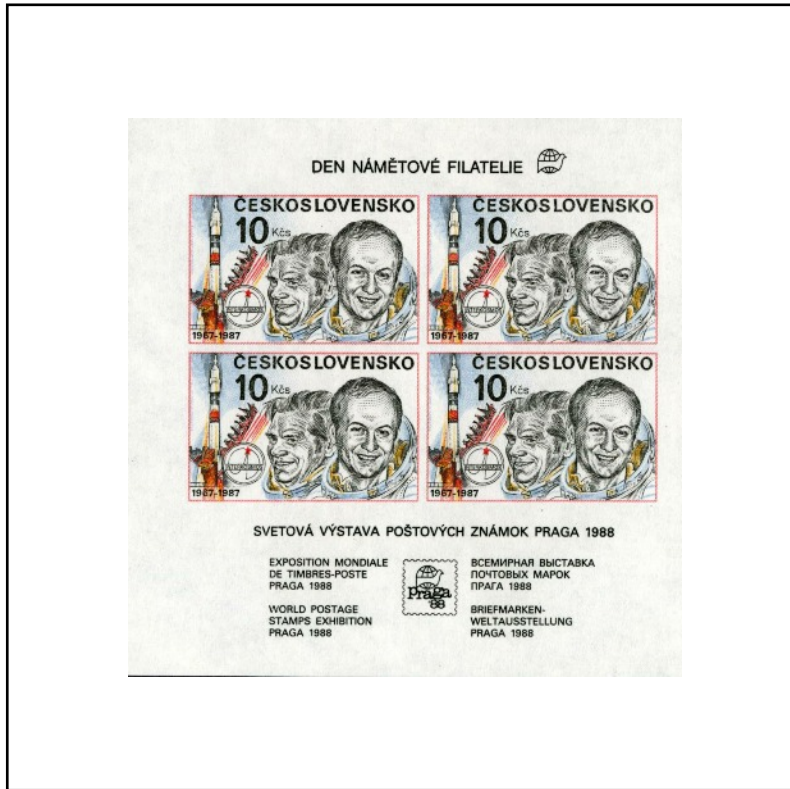

BAKCHUS A ARIADNA (ASI PO R. 1725)  
SEBASTIANO RICCI 1659-1734  
NÁRODNÍ GALERIE V PRAZE

1988

Special Reissues for Praga 1988  
(Treasures of the National Gallery in Prague)

1988

Special Reissues for Praga 1988  
(Space Exploration)