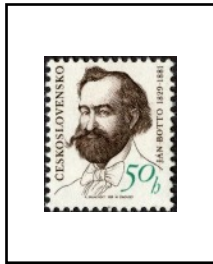

1989

Twenty Years of the Czechoslovak Federation

Threatened Fauna

Famous Anniversaries

Nature Protection

1989

Prague Castle

1989