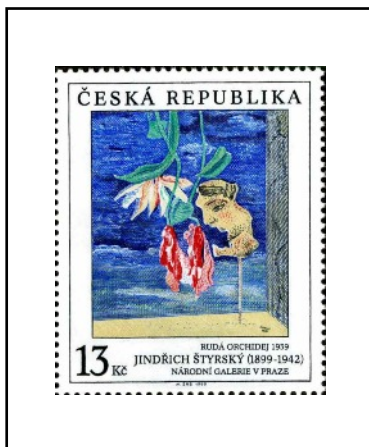

1999

Rural Art – Beehives

Beuron School of Art

P. DESIDERIUS LENZ (1832 - 1928)
ZAKLADATEL

1999

National Treasures

Protecting Nature

Art on Stamps