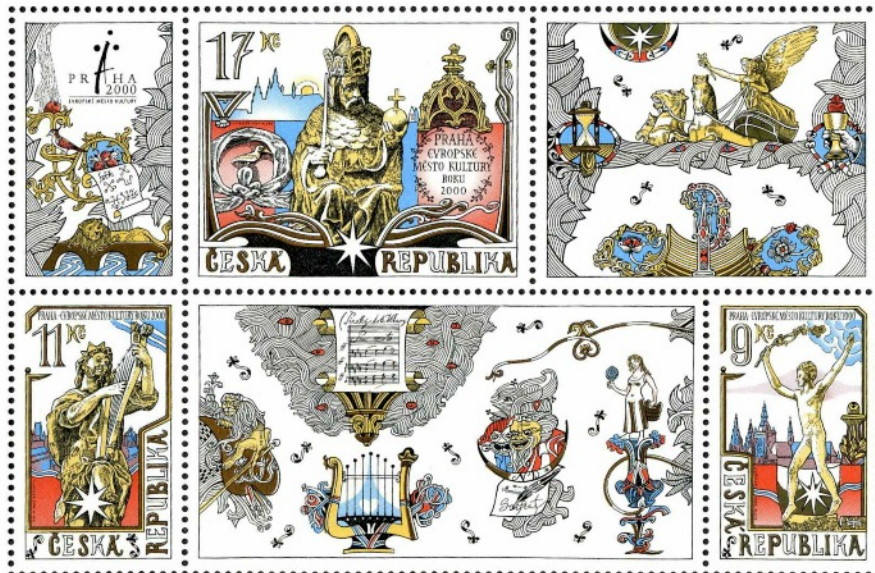

Prague, City of Culture 2000