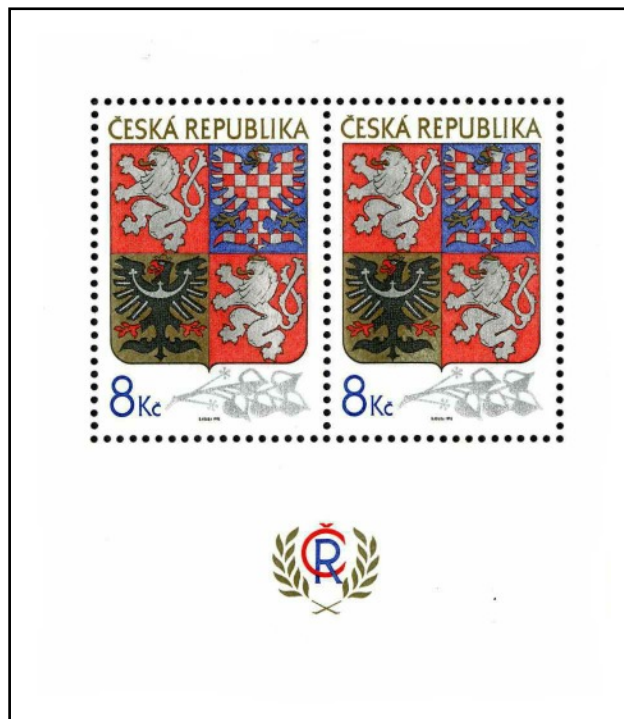

1993

Small State Seal

World Championship Events

Figure Skating

Rowing

Junior Weight Lifting

Great State Seal

1993