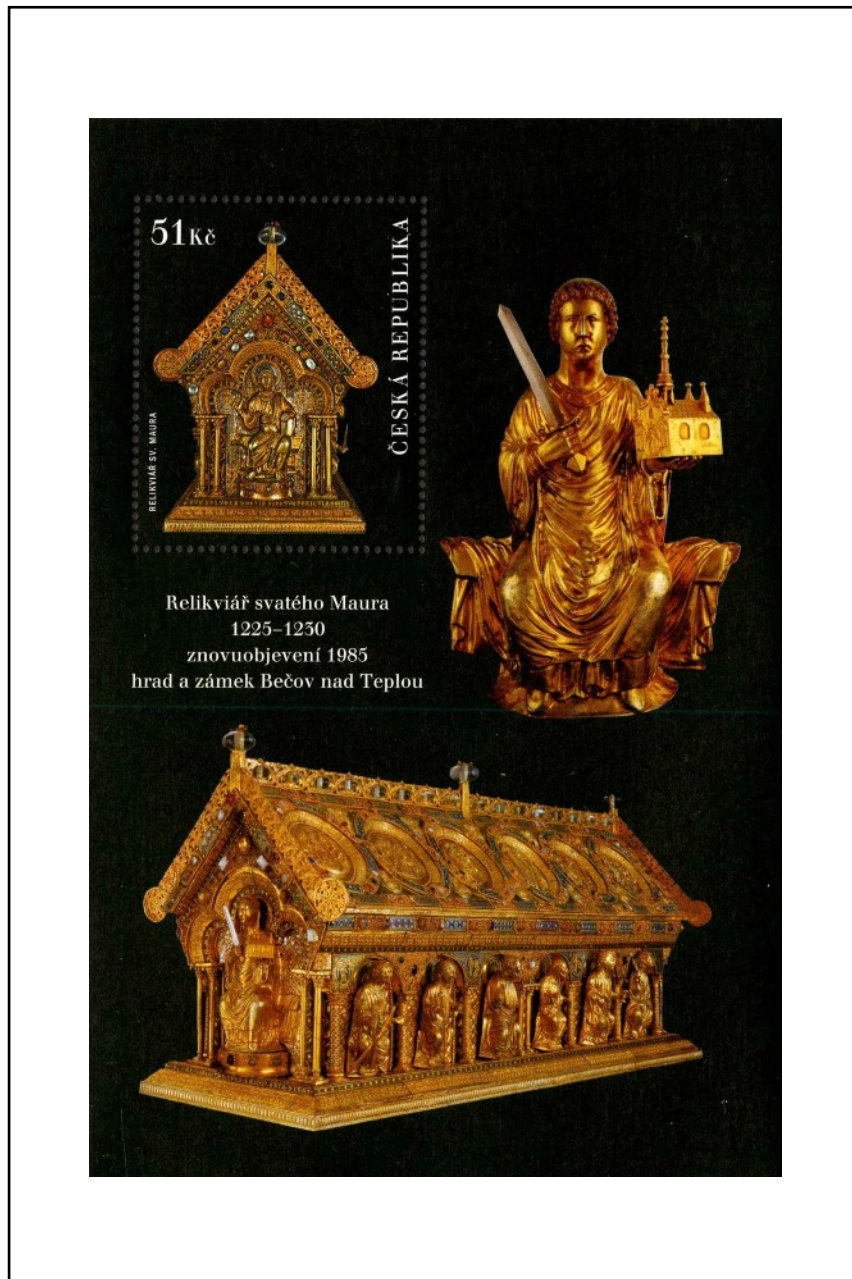

Christmas

National Anthem

Czech
Stamp Production

Resistance

Protecting Nature 2

2009

EUROPA

Reliquary of St Maur at Bečov nad Teplou