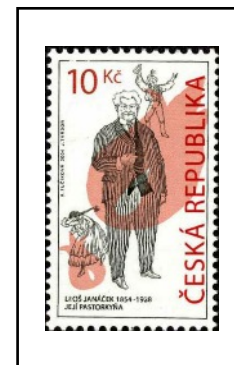

Czech Music