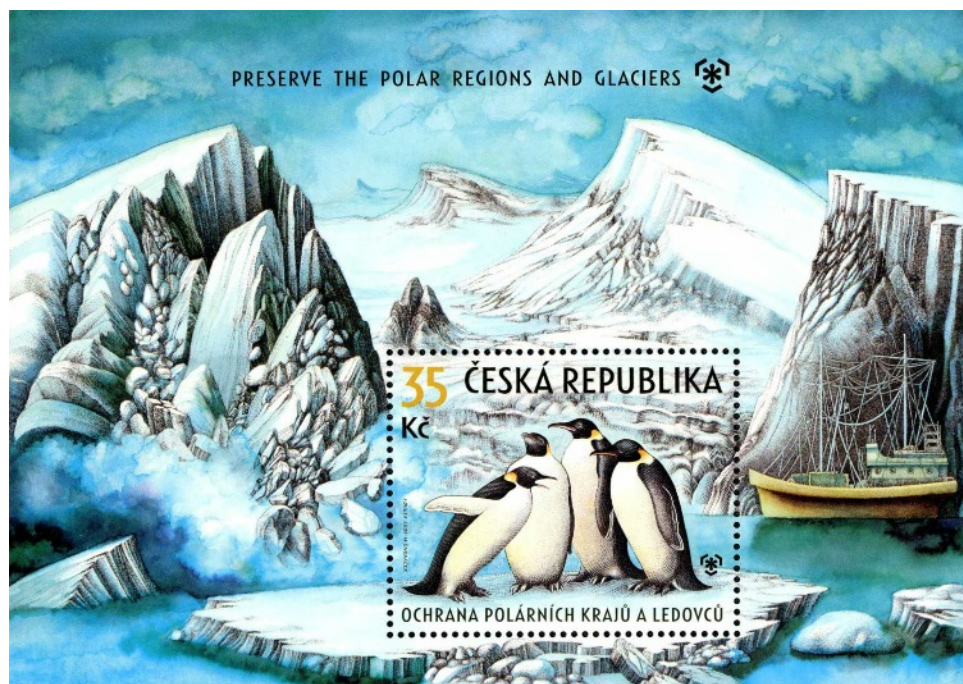

Christmas

National Anthem

Czech
Stamp Production

Resistance

Protecting Nature 2

2009

EUROPA

Reliquary of St Maur at Bečov nad Teplou