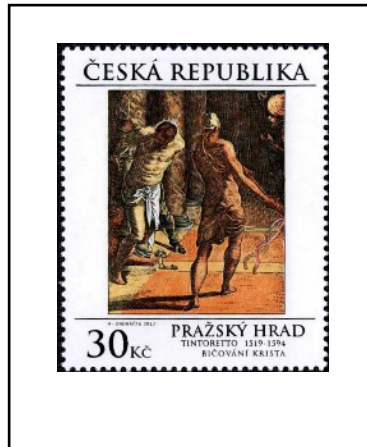

2012

Prague Castle Art