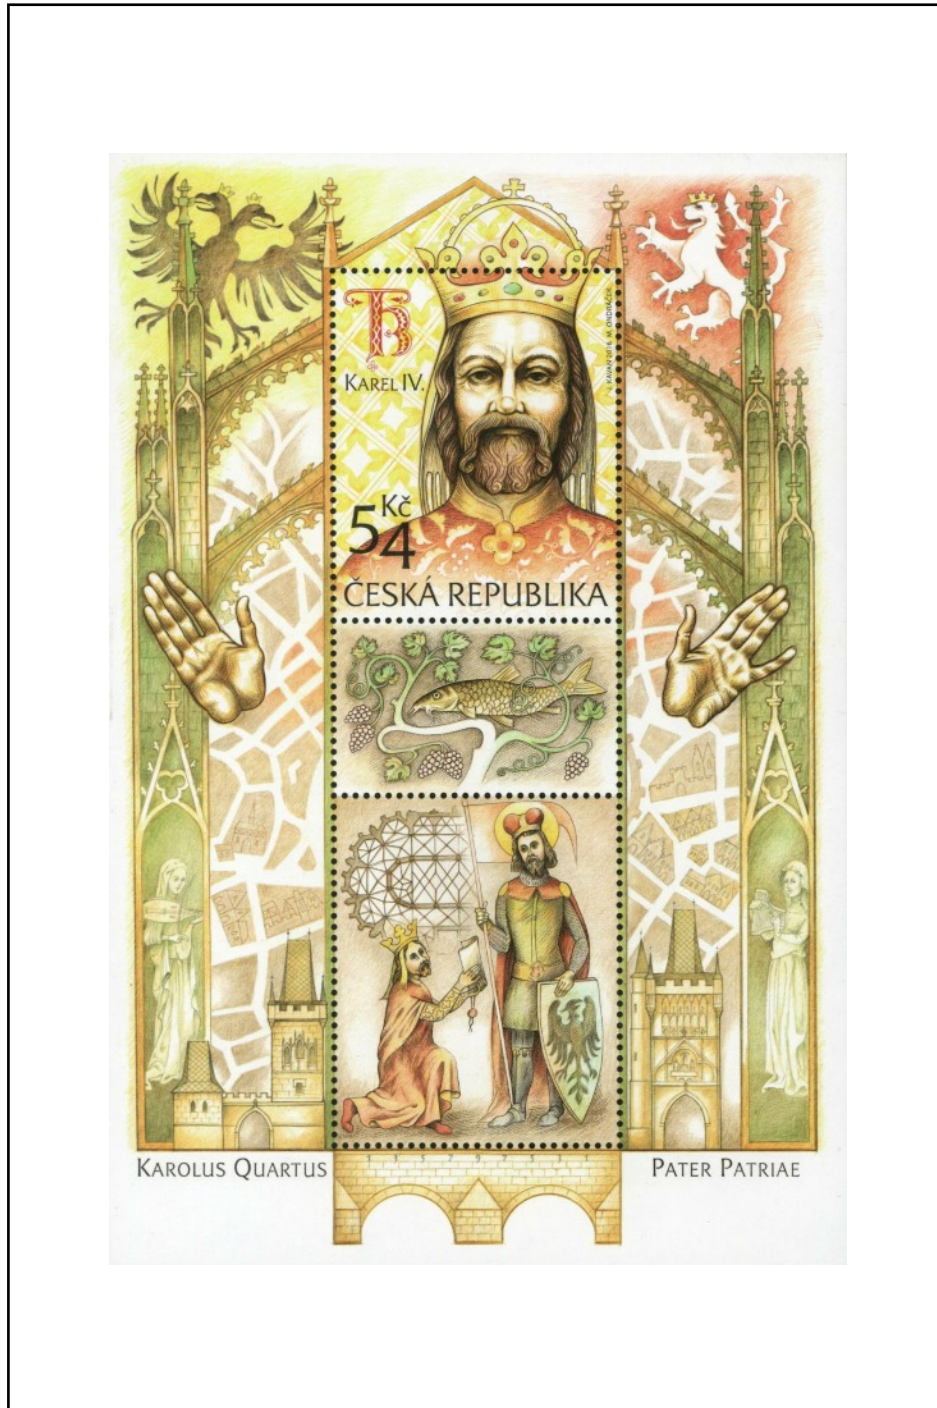

EUROPA

Personal Stamps

Protecting Nature

2016

Charles IV  
First Printing

Design Error:  
At the lower left of the souvenir sheet the artist has misspelled  
KAROLUS QUATRUS.

2016

Charles IV  
Corrected Printing