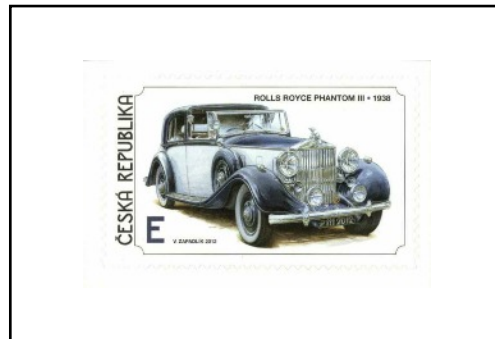

Classic Automobiles