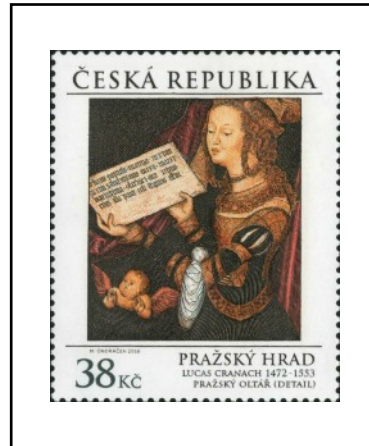

2016

Prague Castle Art